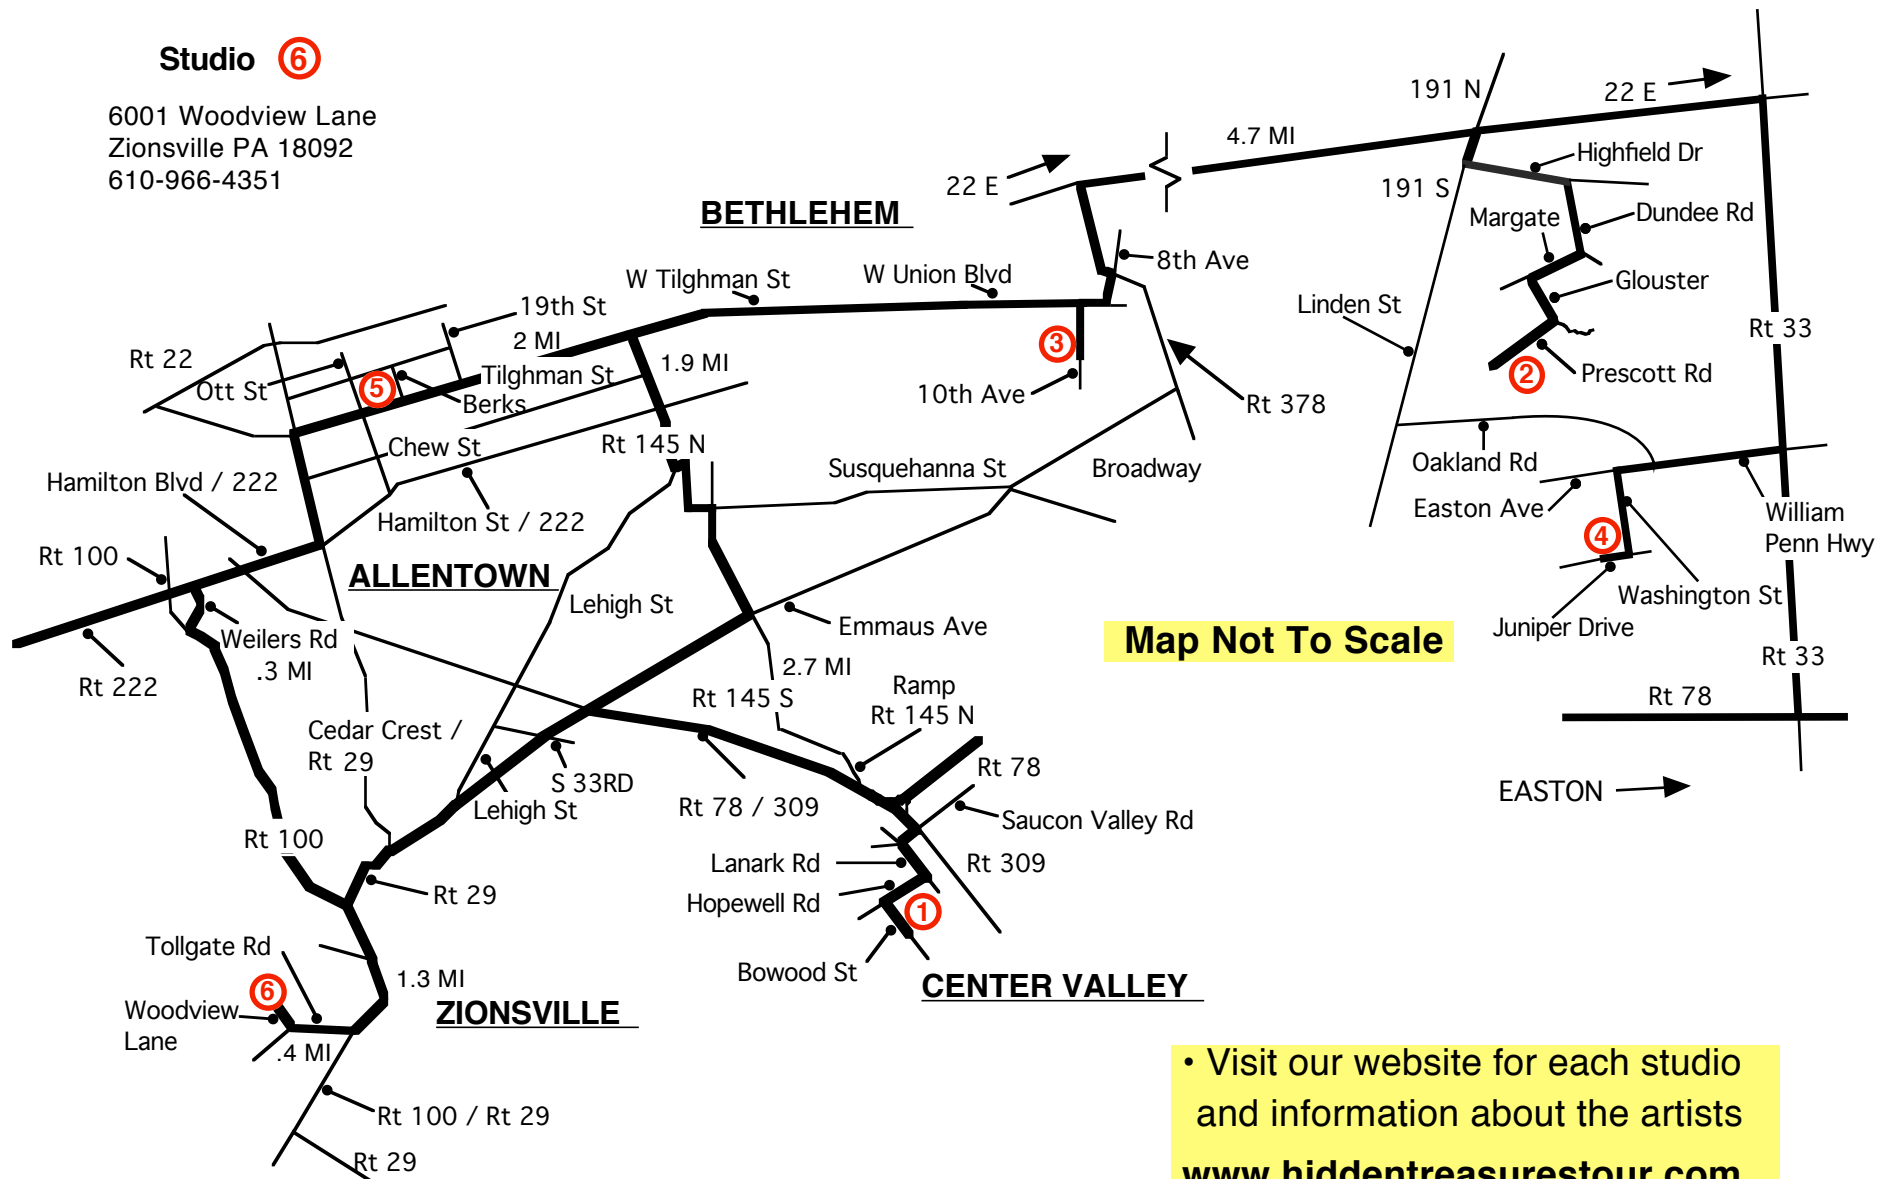

Studio ①

4743 Bowood Street
Center Valley PA 18034
610-791-1975

Studio ②

3134 Prescott Rd
Bethlehem PA 18020
610-762-5195

Studio ③

526 10th Ave
Bethlehem PA 18018
610-867-2954

Studio ④

4103 Juniper Dr
Bethlehem PA 18020
610-533-4861

Studio ⑤

2329 W. Tilghman St
Allentown PA 18104
610-432-2608

Studio ⑥

6001 Woodview Lane
Zionsville PA 18092
610-966-4351

Map Not To Scale

• Visit our website for each studio and information about the artists
www.hiddentreasurestour.com