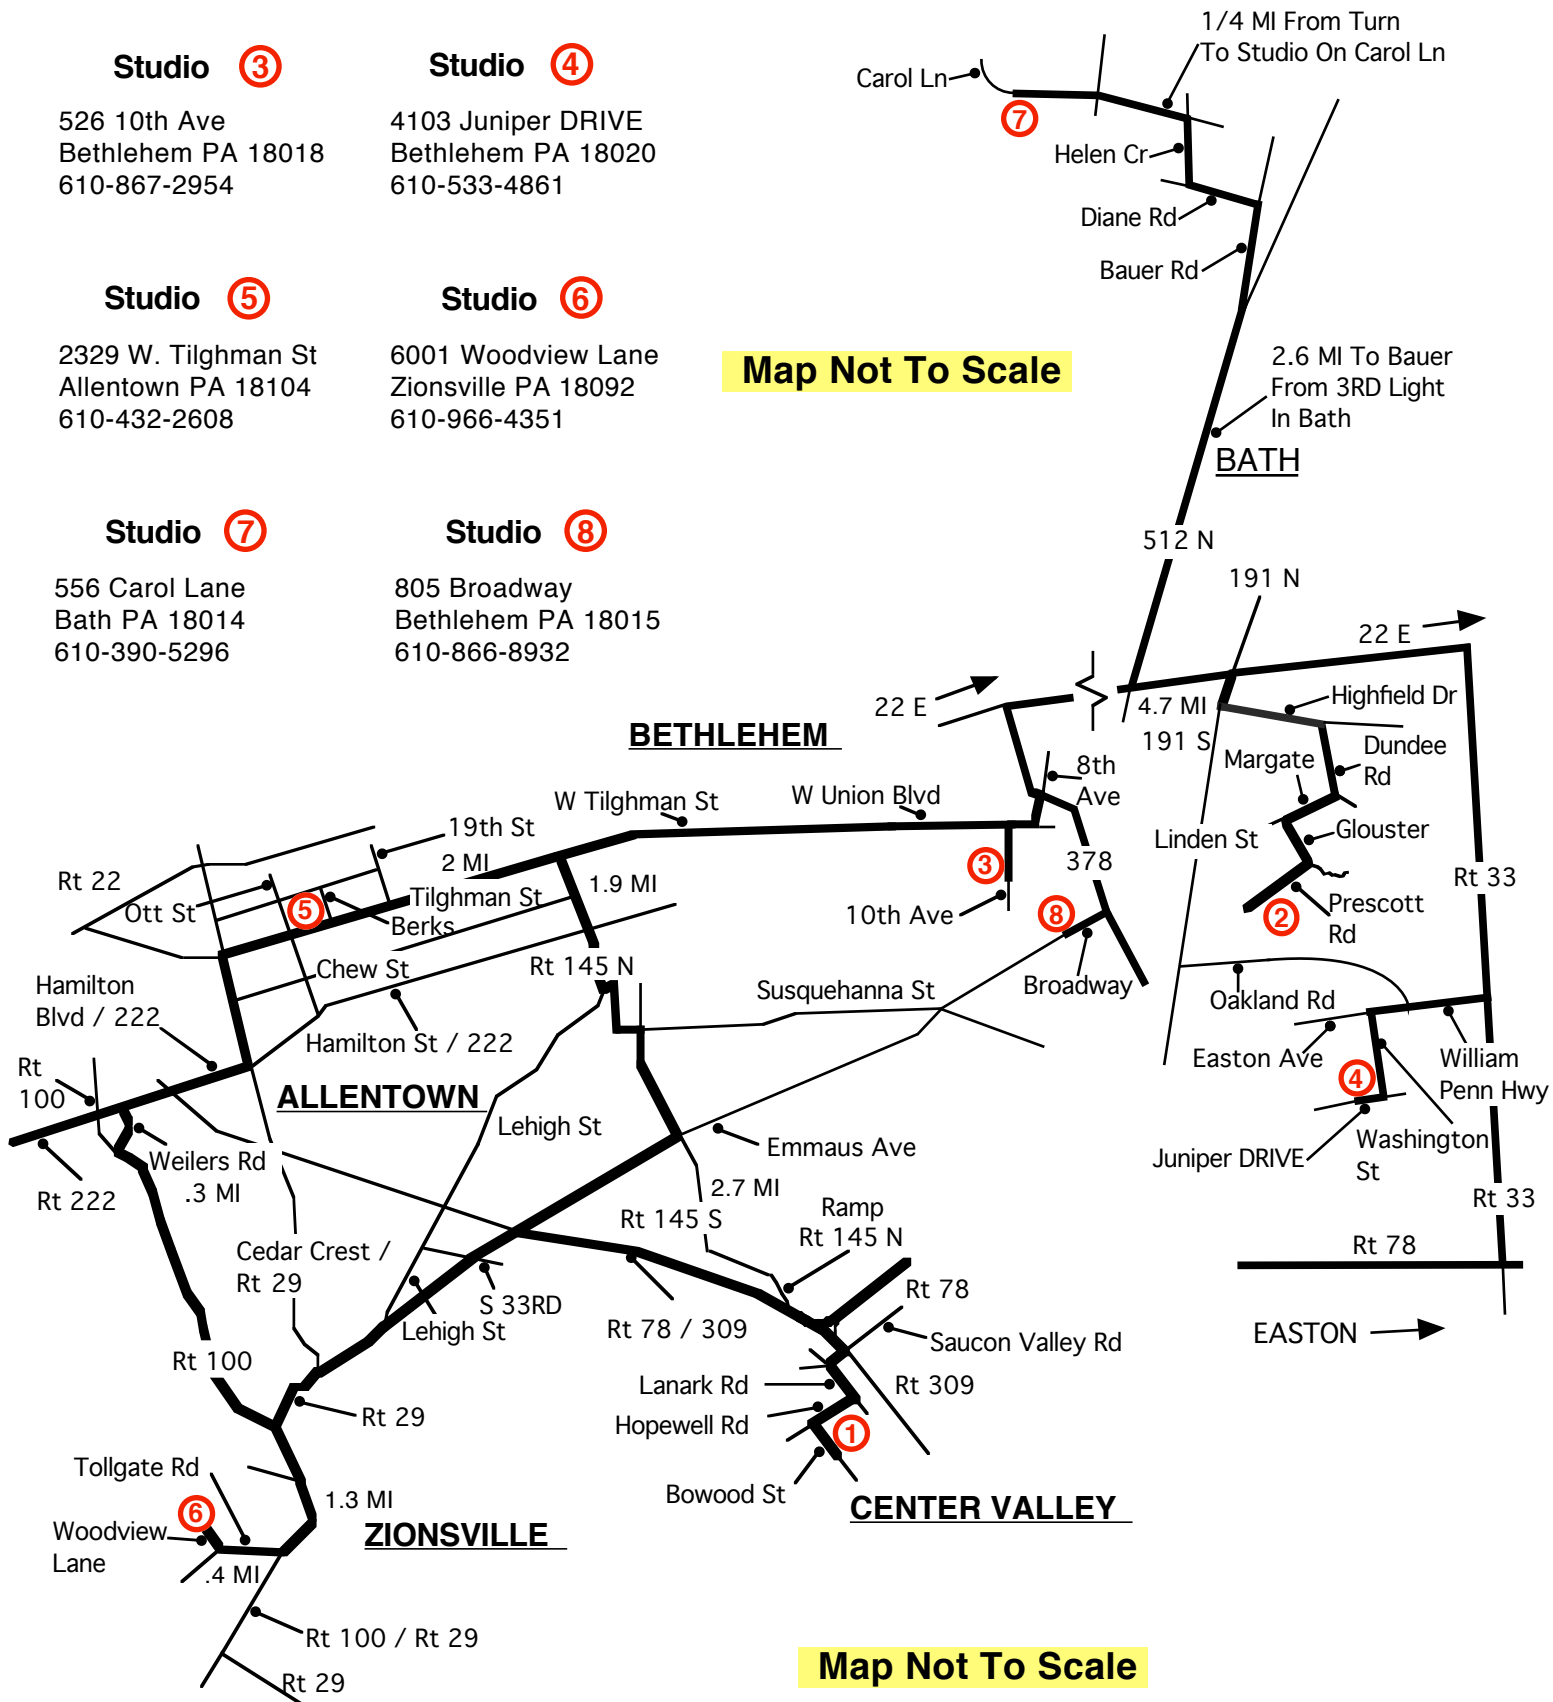

Studio ①

4743 Bowood Street
Center Valley PA 18034
610-791-1975

Studio ②

3134 Prescott Rd
Bethlehem PA 18020
610-762-5195

• Visit our website for each studio
and information about the artists
www.hiddentreasurestour.com

Studio ③

526 10th Ave
Bethlehem PA 18018
610-867-2954

Studio ④

4103 Juniper DRIVE
Bethlehem PA 18020
610-533-4861

Studio ⑤

2329 W. Tilghman St
Allentown PA 18104
610-432-2608

Studio ⑥

6001 Woodview Lane
Zionsville PA 18092
610-966-4351

Studio ⑦

556 Carol Lane
Bath PA 18014
610-390-5296

Studio ⑧

805 Broadway
Bethlehem PA 18015
610-866-8932

Map Not To Scale

Map Not To Scale